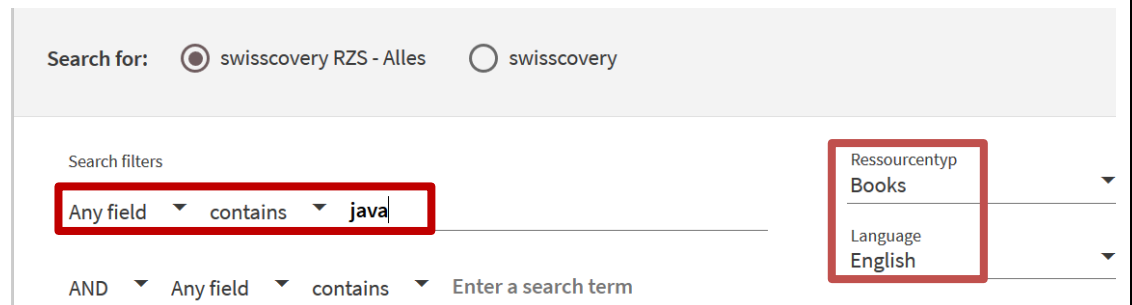

3 Search and find in swisscovery RZS

The search portal swisscovery RZS contains numerous sources of information from the Lucerne University of Applied Sciences and Arts.

An example:

Open the **advanced search** in rzs-hslu.swisscovery.org. Look for books that include the term 'java' in the title.